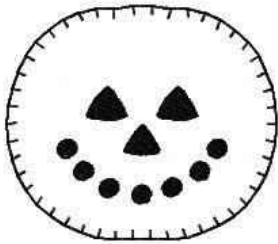

Lighted Pumpkins (4x4 Hoop)

1 ■ Black
2 ■ Black

File: LightPumpkin01.pes
Stitches: 2231
Size: 2.95x2.56 "

Colors: 2/2
Stops: 1

1 ■ Black
2 ■ Black

File: LightPumpkin02.pes
Stitches: 1734
Size: 2.95x2.56 "

Colors: 2/2
Stops: 1

1 ■ Black
2 ■ Black

File: LightPumpkin03.pes
Stitches: 2131
Size: 2.95x2.56 "

Colors: 2/2
Stops: 1

1 ■ Black
2 ■ Black

File: LightPumpkin04.pes
Stitches: 1588
Size: 2.95x2.56 "

Colors: 2/2
Stops: 1

1 ■ Black
2 ■ Black